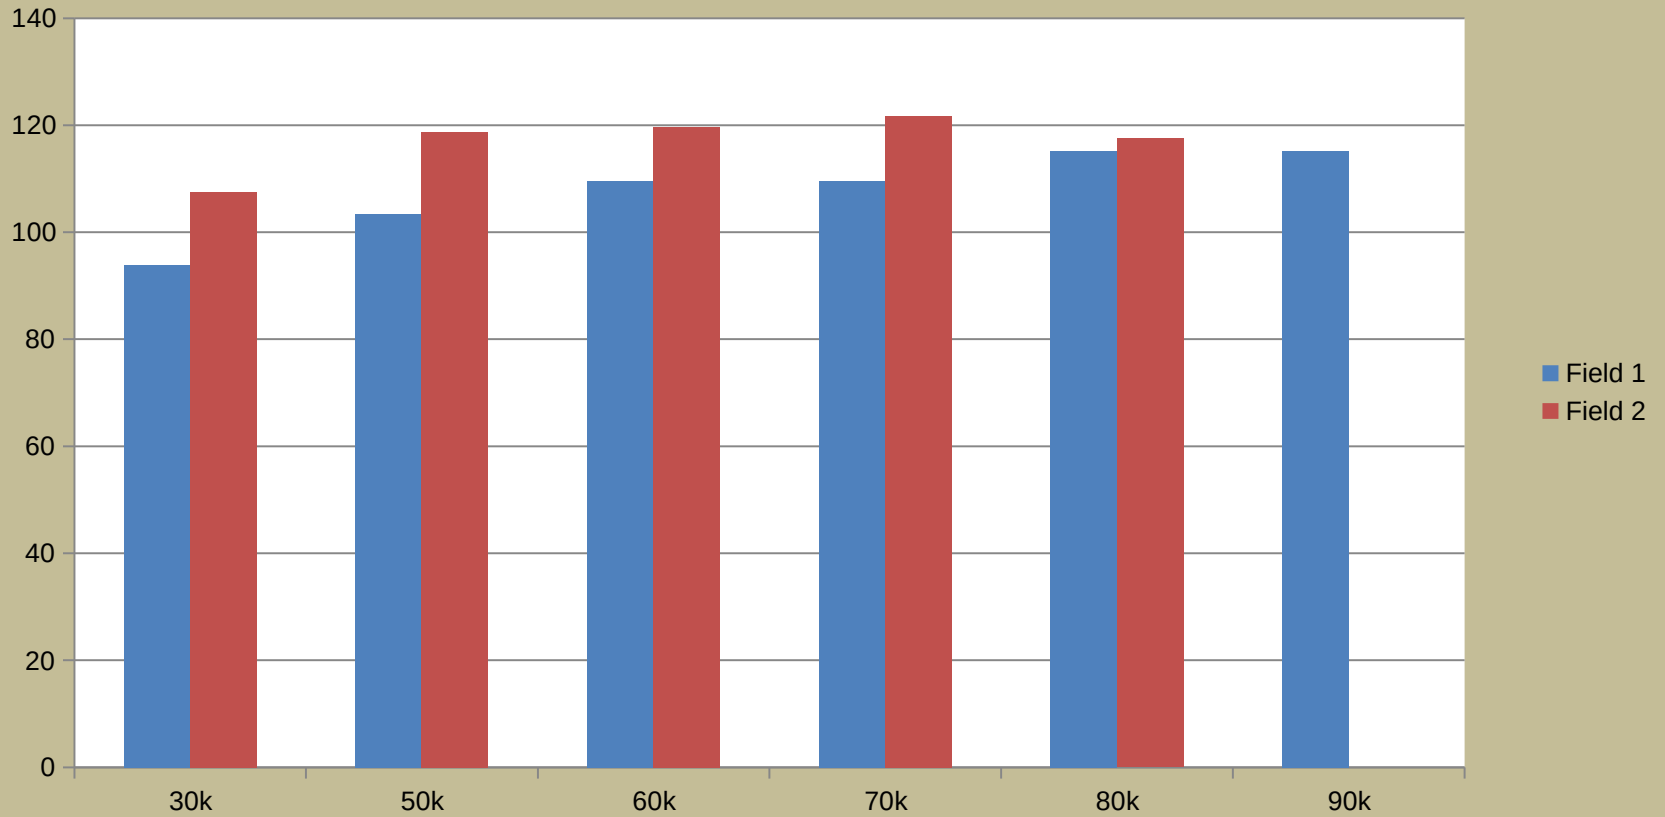

Grain Sorghum Seeding Rates

Darren Hofmann

- Testing populations at 30k, 50k, 60k, 70k, 80k, and 90k
- Twin Rows
- Case IH SDX 30 drill and ADX 2230 cart

- Planted 6-10-2016
- Pioneer 84G62
- 190 lbs of Urea
- 85 lbs MAP

Field 1

Field 2

Harvest

Results

Questions?